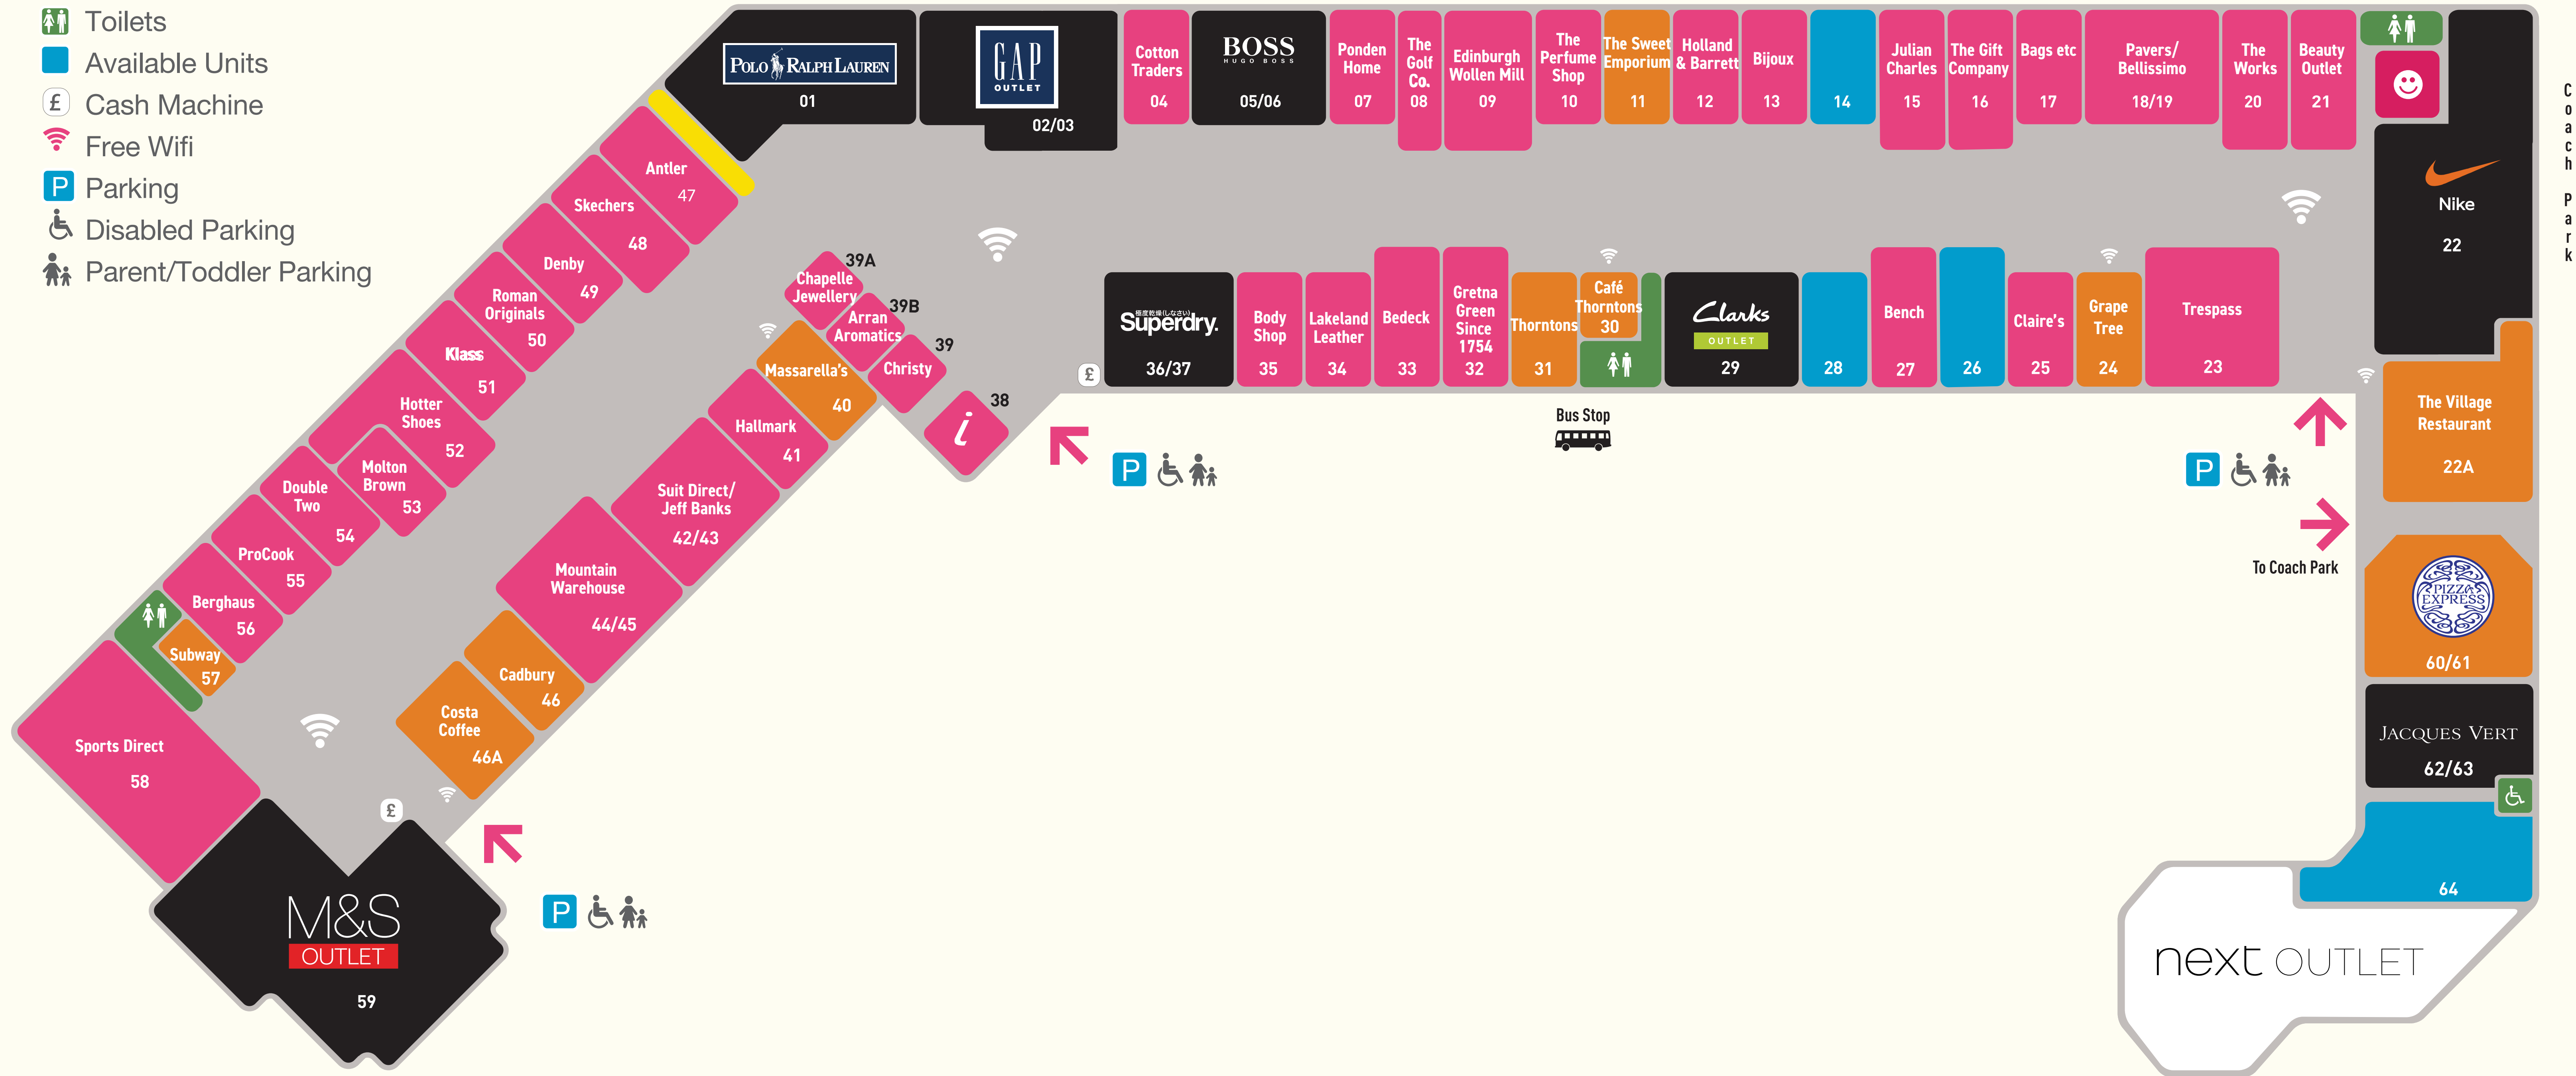

STORE finder

- Retail Units
- Food/Cafés/Confectionery
- Management Suite (Wheelchairs available)
- Children's Outdoor Play area
- Tourist Information Centre
- Toilets
- Available Units
- Cash Machine
- Free Wifi
- P Parking
- Disabled Parking
- Parent/Toddler Parking

FOLLOW US ON

Open 7 days
Monday to Saturday 9am–6pm
Sundays 10am - 6pm
www.gretnagateway.com