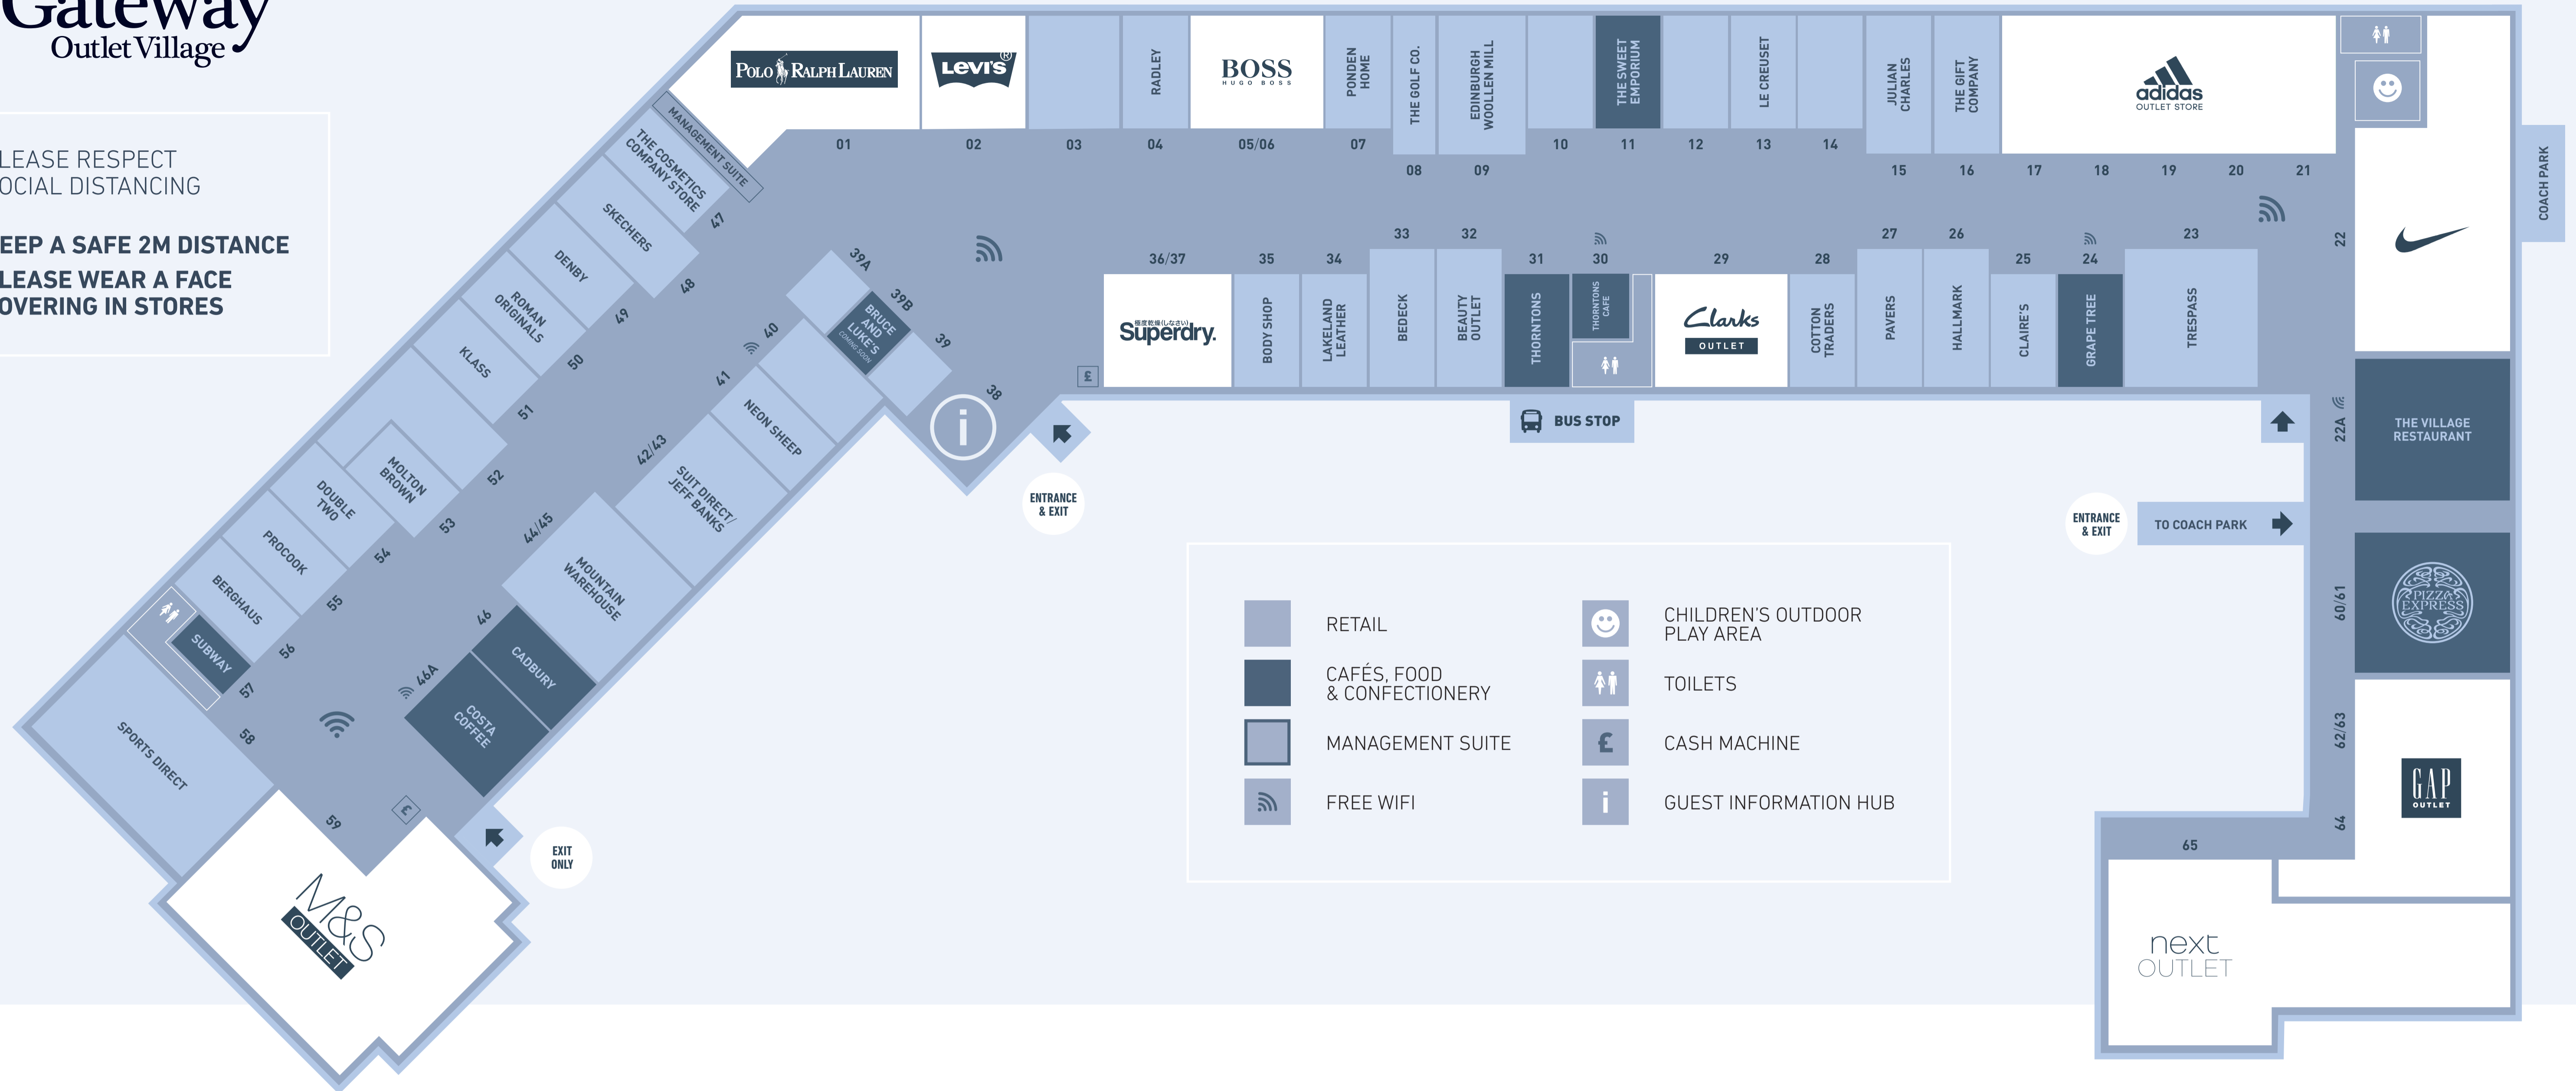

PLEASE RESPECT SOCIAL DISTANCING

KEEP A SAFE 2M DISTANCE
PLEASE WEAR A FACE COVERING IN STORES

	RETAIL		CHILDREN'S OUTDOOR PLAY AREA
	CAFÉS, FOOD & CONFECTIONERY		TOILETS
	MANAGEMENT SUITE		CASH MACHINE
	FREE WIFI		GUEST INFORMATION HUB

FASHION

- 01 POLO RALPH LAUREN
- 02 LEVI'S
- 04 RADLEY
- 05/06 HUGO BOSS
- 09 EDINBURGH WOOLLEN MILL
- 28 COTTON TRADERS
- 34 LAKELAND LEATHER
- 36/37 SUPERDRY
- 42 SUIT DIRECT
- 43 JEFF BANKS
- 50 ROMAN ORIGINALS
- 51 KLASS
- 54 DOUBLE TWO
- 59 M&S OUTLET
- 62-64 GAP OUTLET
- 65 NEXT OUTLET

CHILDRENSWEAR

- 01 POLO RALPH LAUREN
- 22 NIKE
- 23 TRESPASS
- 29 CLARKS OUTLET
- 44/45 MOUNTAIN WAREHOUSE
- 48 SKECHERS
- 58 SPORTS DIRECT
- 59 M&S OUTLET
- 62-64 GAP OUTLET
- 65 NEXT OUTLET

BEAUTY

- 32 BEAUTY OUTLET
- 35 THE BODY SHOP OUTLET
- 47 THE COSMETICS COMPANY STORE

GUEST INFORMATION HUB

- 38 GUEST INFORMATION
- 38 GIFT CARDS
- 38 WHEELCHAIR HIRE
- 38 SENSORY BACKPACK HIRE
- 38 STAMPS

CAFÉS, FOOD & CONFECTIONERY

- 09 EDINBURGH WOOLLEN MILL
- 11 THE SWEET EMPORIUM
- 22A THE VILLAGE RESTAURANT
- 24 GRAPE TREE
- 30 CAFÉ THORNTONS
- 31 THORNTONS
- 39B BRUCE & LUKE'S COFFEE AND DONUTS
COMING SOON
- 46 CADBURY FACTORY SHOP
- 46A COSTA COFFEE
- 57 SUBWAY
- 60/61 PIZZA EXPRESS